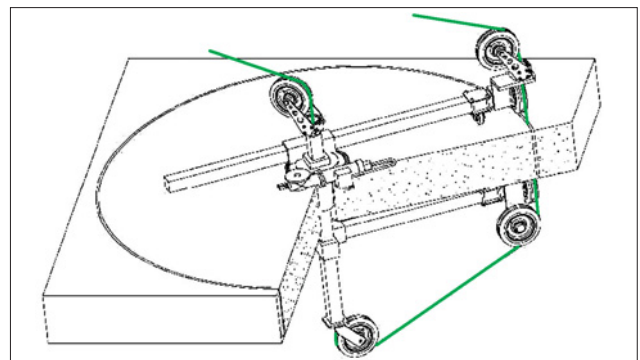

Circular saw CB350

The simplest way to cut circular openings in ceilings and walls

The braxx system's circular saw can be used with the saw head tornado SB320 as well as with the typhoon SB200, being in line with the modular concept.

It can be employed smoothly at wall thicknesses up to 800 mm/31.5 inch. The use of existing drives requires only low investment.

Included in delivery is the complete circular saw, without drive unit.

- Minimales Gewicht
Anwenderfreundlich
- Minimal weight
User-friendly

- Sägedurchmesser von 700 bis 3500 mm
Breite Einsatzmöglichkeiten bei stufenlos einstellbaren Sägedurchmessern
- Saw diameter from 700 to 3500 mm / 2.3 to 11.5 inch
Broad range of application at infinitely adjustable sawing diameters

Komplett ohne Antriebseinheit SB320/SB200

Complete, without drive unit SB320/SB200

Anwendungsbeispiel
Example of use

Technische Daten · technical data

Schnittgeschwindigkeit stufenlos regelbar Infinitely variable cutting speed	0 bis 30 m/s 0 to 99 ft/s
Sägedurchmesser Saw diameter	Ø 700 mm bis Ø 3500 mm 27.5 to 137.8 inch
Maximale Wandstärke Maximum wall thickness	800 mm 31.5 inch
Gewicht · weight	110 kg · 242 lbs
Bestellnummer · order number	6CB350